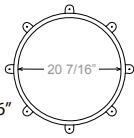

Chimney Pot Collection

EUROPEAN COPPER
 BY JACK ARNOLD

STEEL OFFERING

CHIMNEY CLASSICS ROUND

Form, function and value make this chimney classic pot perfect for most contemporary style homes.

BASE 2'2" WEIGHT 21 lbs. INSIDE DIAMETER 20 7/16"

CHIMNEY CLASSICS SQUARE

Strong lines define this chimney classic pot. Value added design elements ensure a fit for most style homes.

BASE 1'9" WEIGHT 31 lbs. INSIDE DIAMETER 18 7/8"

■ STEEL
■ PAINTED BRIGHT COPPER

■ COPPER ■ FREEDOM GRAY

BISHOP

The clean lines of the Bishop's round shape make it ideal for Mediterranean and more contemporary style homes.

BASE 2'2" WEIGHT 26 lbs. INSIDE DIAMETER 24"

■ COPPER ■ FREEDOM GRAY

BISHOP II

A more petite version of the Bishop, the Bishop II echoes the shape of standard clay pots with a fraction of the weight.

BASE 1'8" WEIGHT 36 lbs. INSIDE DIAMETER 18"

■ COPPER ■ FREEDOM GRAY

KNIGHT