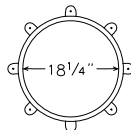

BASE 2'0" WEIGHT 45 lbs. INSIDE DIAMETER 22"

■ COPPER ■ FREEDOM GRAY

QUEEN

Appropriately scaled a bit smaller than the King, the Queen is also octagonal and adds a regal element to any chimney.

BASE 1'8" WEIGHT 42 lbs. INSIDE DIAMETER 18"

■ COPPER ■ FREEDOM GRAY

BISHOP

The clean lines of the Bishop's round shape make it ideal for Mediterranean and more contemporary style homes.

BASE 2'2" WEIGHT 26 lbs. INSIDE DIAMETER 24"

■ COPPER ■ FREEDOM GRAY

BISHOP II

A more petite version of the Bishop, the Bishop II echoes the shape of standard clay pots with a fraction of the weight.

BASE 1'8" WEIGHT 36 lbs. INSIDE DIAMETER 18"

■ COPPER ■ FREEDOM GRAY

KNIGHT

The strong lines of the Knight offer a unique look with a pyramid-shaped top. This model also works well for more streamlined architecture.

BASE 1'9" WEIGHT 36 lbs. INSIDE DIAMETER 19"

■ COPPER ■ FREEDOM GRAY