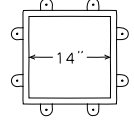

KNIGHT II

Like the Knight, the Knight II offers a solid, boxy finish that works especially well with Art Deco and Craftsman style homes.

BASE 1'4" WEIGHT 20 lbs. INSIDE DIAMETER 14"