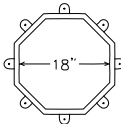

BASE 2'0" WEIGHT 45 lbs. INSIDE DIAMETER 22"

■ COPPER ■ FREEDOM GRAY

QUEEN

Appropriately scaled a bit smaller than the King, the Queen is also octagonal and adds a regal element to any chimney.

BASE 1'8" WEIGHT 42 lbs. INSIDE DIAMETER 18"

■ COPPER ■ FREEDOM GRAY

BISHOP

The clean lines of the Bishop's round shape make it ideal for Mediterranean and more contemporary style homes.

BASE 2'2" WEIGHT 26 lbs. INSIDE DIAMETER 24"

■ COPPER ■ FREEDOM GRAY

BISHOP II

A more petite version of the Bishop, the Bishop II echoes the shape of standard clay pots with a fraction of the weight.

BASE 1'8" WEIGHT 36 lbs. INSIDE DIAMETER 18"

■ COPPER ■ FREEDOM GRAY

KNIGHT