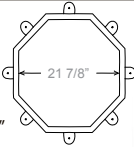

CHIMNEY CLASSICS OCTAGON

A custom, stylized look for smaller scale homes and chimneys in a value added design.

BASE 1'8" WEIGHT 25 lbs. INSIDE DIAMETER 21 7/8"