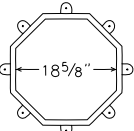

■ COPPER ■ FREEDOM GRAY

BISHOP

The clean lines of the Bishop's round shape make it ideal for Mediterranean and more contemporary style homes.

BASE 2'2" WEIGHT 26 lbs. INSIDE DIAMETER 24"

■ COPPER ■ FREEDOM GRAY

BISHOP II

A more petite version of the Bishop, the Bishop II echoes the shape of standard clay pots with a fraction of the weight.

BASE 1'8" WEIGHT 36 lbs. INSIDE DIAMETER 18"

■ COPPER ■ FREEDOM GRAY

KNIGHT

The strong lines of the Knight offer a unique look with a pyramid-shaped top. This model also works well for more streamlined architecture.

BASE 1'9" WEIGHT 36 lbs. INSIDE DIAMETER 19"

■ COPPER ■ FREEDOM GRAY

PAWN

The smallest chimney pot in our line, the Pawn lends a custom, stylized look to smaller scale homes and chimneys.

BASE 1'8" WEIGHT 21 lbs. INSIDE DIAMETER 18 5/8"

■ COPPER ■ FREEDOM GRAY

For more information visit your local European Copper dealer or visit us online at www.european-copper.com or call toll free at 800.391.0014.