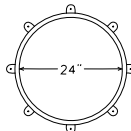

BASE 2'0" WEIGHT 45 lbs. INSIDE DIAMETER 22"

■ COPPER ■ FREEDOM GRAY

QUEEN

Appropriately scaled a bit smaller than the King, the Queen is also octagonal and adds a regal element to any chimney.

BASE 1'8" WEIGHT 42 lbs. INSIDE DIAMETER 18"

■ COPPER ■ FREEDOM GRAY

BISHOP

The clean lines of the Bishop's round shape make it ideal for Mediterranean and more contemporary style homes.

BASE 2'2" WEIGHT 26 lbs. INSIDE DIAMETER 24"

■ COPPER ■ FREEDOM GRAY

BISHOP II

A more petite version of the Bishop, the Bishop II echoes the shape of standard clay pots with a fraction of the weight.

BASE 1'8" WEIGHT 36 lbs. INSIDE DIAMETER 18"

■ COPPER ■ FREEDOM GRAY

KNIGHT