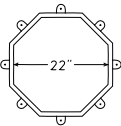

COPPER AND FREEDOM GRAY OFFERING

KING

With an octagonal shape and stately appearance, the King adds instant royalty to the home. This large chimney pot is ideal for tall chimneys and larger scale homes.

BASE 2'0" WEIGHT 45 lbs. INSIDE DIAMETER 22"