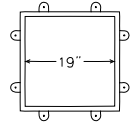

KNIGHT

The strong lines of the Knight offer a unique look with a pyramid-shaped top. This model also works well for more streamlined architecture.

BASE 1'9" WEIGHT 36 lbs. INSIDE DIAMETER 19"