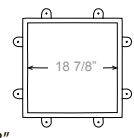

CHIMNEY CLASSICS SQUARE

Strong lines define this chimney classic pot. Value added design elements ensure a fit for most style homes.

BASE 1'9" WEIGHT 31 lbs. INSIDE DIAMETER 18 7/8"

■ STEEL
■ PAINTED BRIGHT COPPER